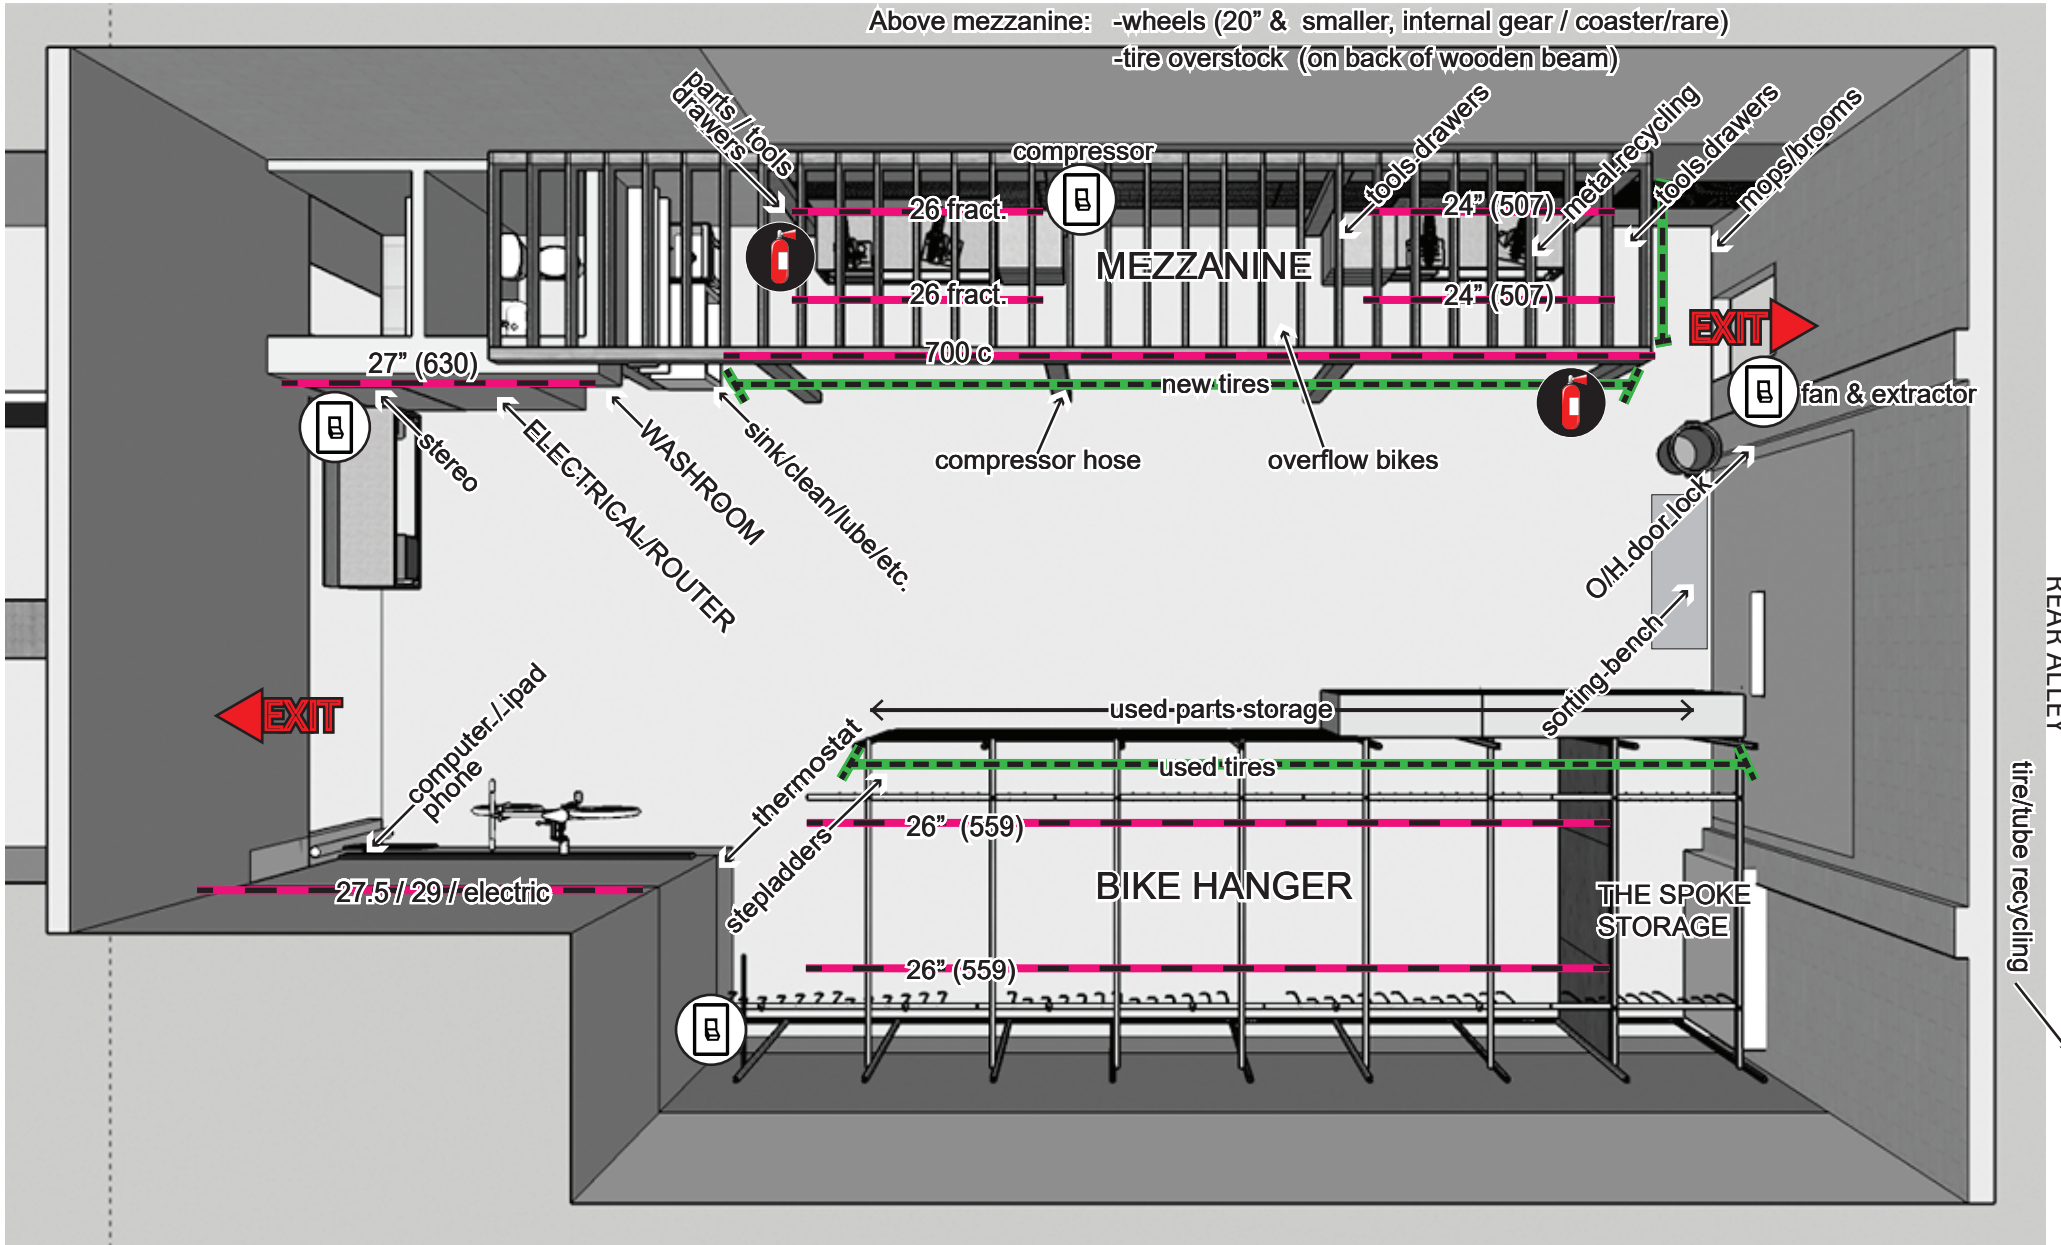

# BEDT Front Shop Layout

Rock Jungle Climbing Gym/Cafe ↑

↑ outdoor bike parking

car parking

105 Ave. ←

fire extinguisher

switches

Aqua Pharmacy (snacks, drinks, etc.) ↓

# BEDT Rear Shop Layout

fire extinguisher

switches

— wheel storage

- - - tire storage