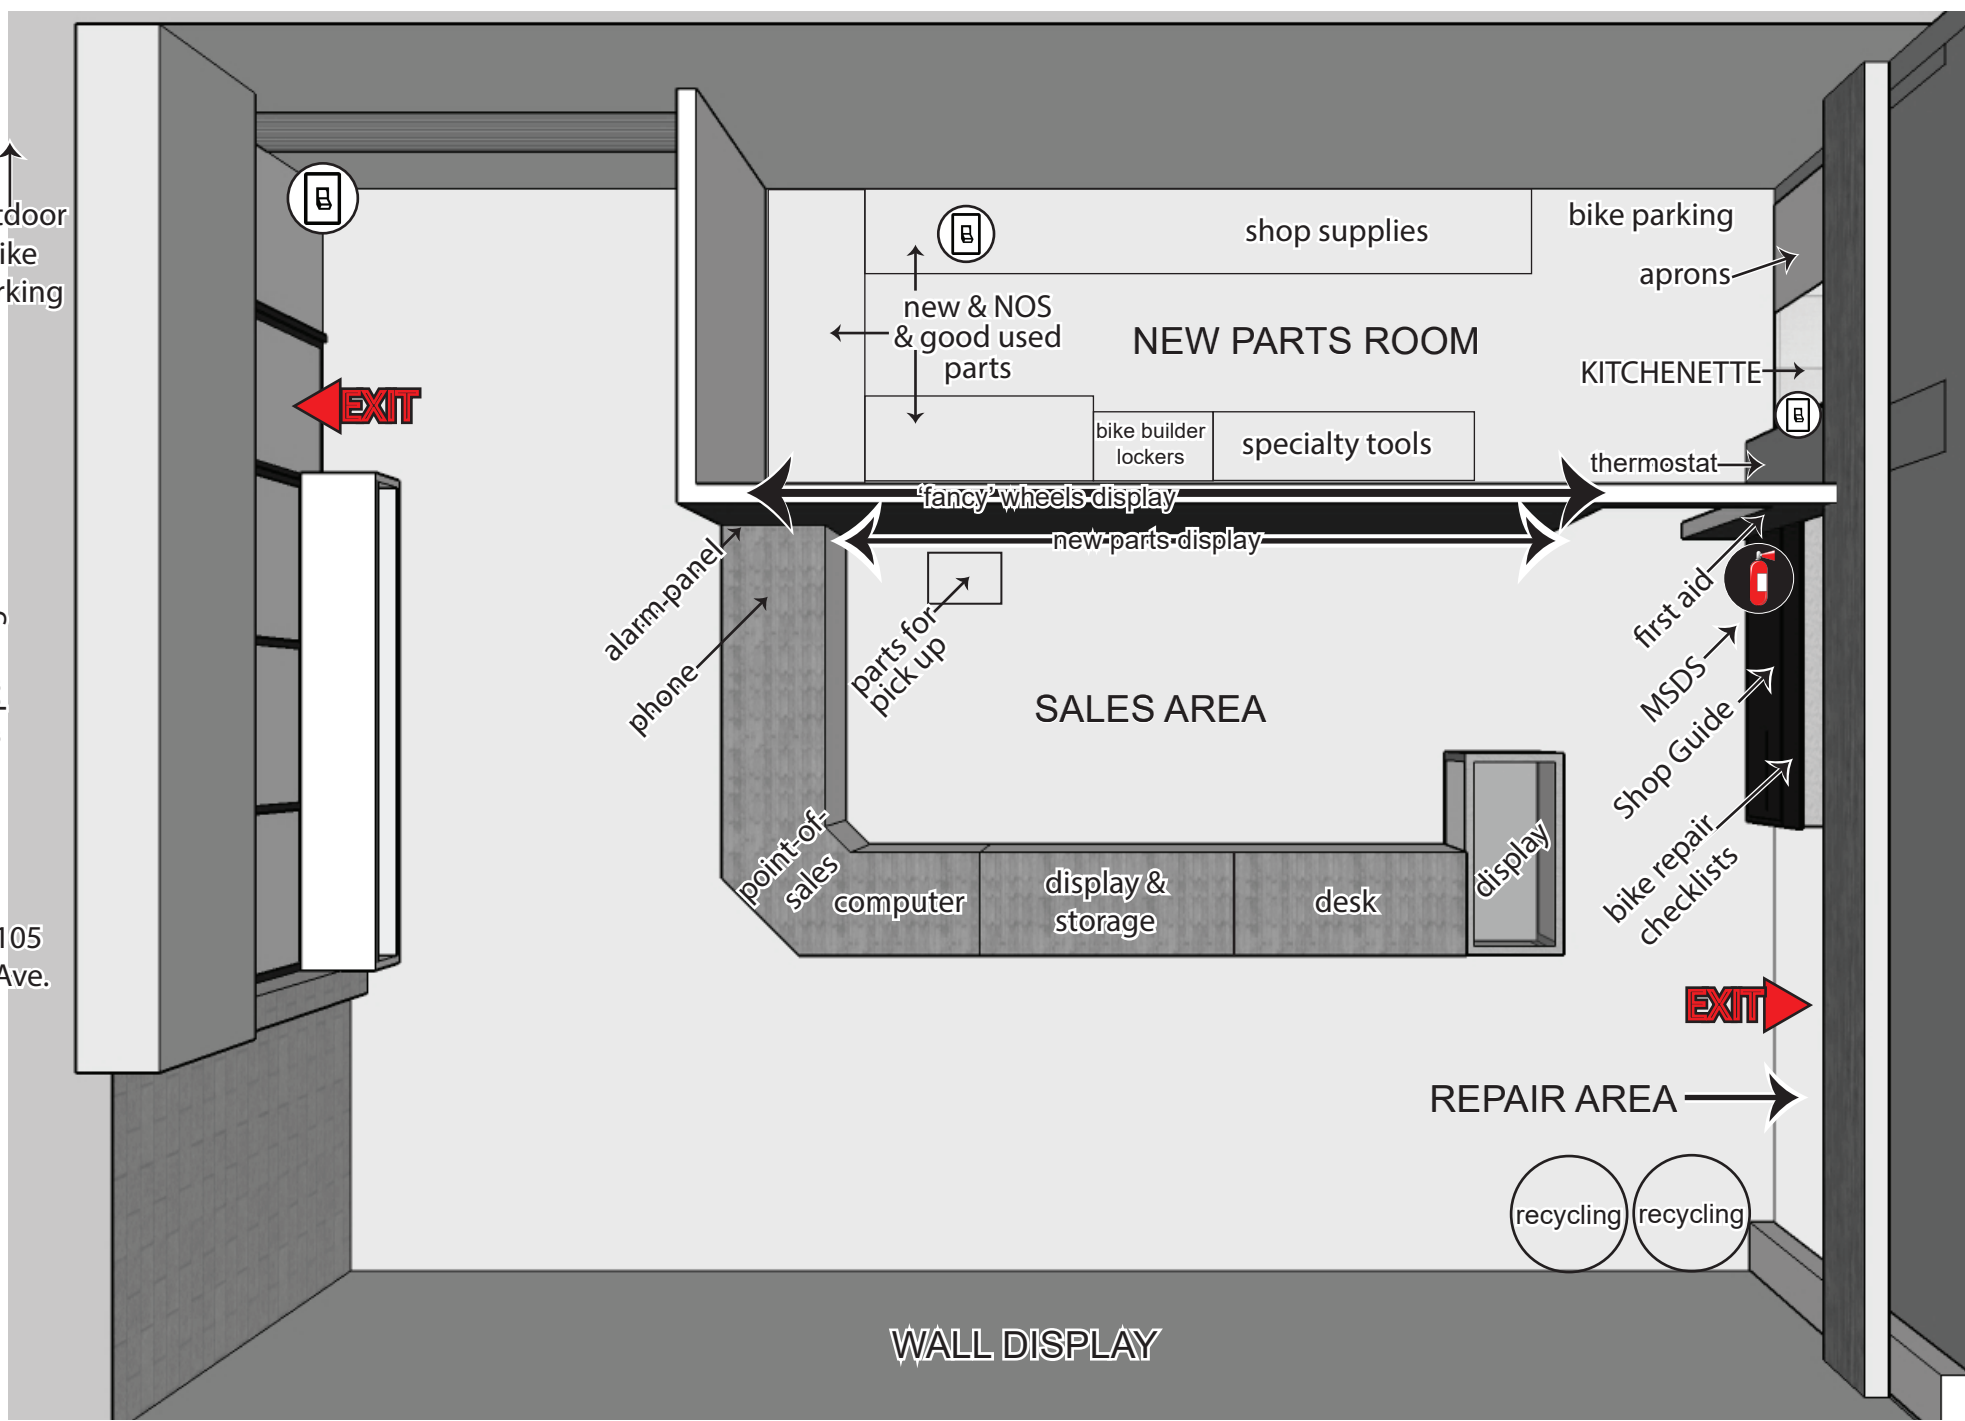

# BEDT Front Shop Layout

Rock Jungle Climbing Gym/Cafe ↑

↑ outdoor bike parking

car parking

105 Ave. ←

fire extinguisher

switches

Aqua Pharmacy (snacks, drinks, etc.) ↓

# BEDT Rear Shop Layout

fire extinguisher

switches

— wheel storage

- - - tire storage